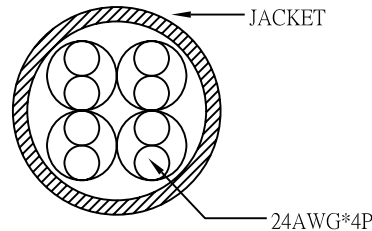

Standard Lengths: (Other lengths available upon request)

- 01: 304.8 mm ± 12.7 mm
- 02: 609.6 mm ± 12.7 mm
- 03: 914.4 mm ± 12.7 mm
- 04: 1219.2 mm ± 25.4 mm
- 05: 1524.0 mm ± 25.4 mm
- 06: 1828.8 mm ± 25.4 mm
- 07: 2133.6 mm ± 25.4 mm
- 10: 3048.0 mm ± 50.8 mm
- 14: 4267.2 mm ± 50.8 mm
- 15: 4572.0 mm ± 50.8 mm
- 20: 6096.0 mm ± 50.8 mm
- 25: 7620.0 mm ± 50.8 mm
- 35: 10668.0 mm ± 76.2 mm
- 50: 15240.0 mm ± 76.2 mm
- 75: 22860.0 mm ± 76.2 mm
- 100: 30480.0 mm ± 101.6 mm

SECTION A-A

NOTES:

CABLE: 24AWG(7/0.196±0.01mm)*4P(BARE)
 INSULATION: HD-PE OD=Ø1.0±0.05MM
 COLOR:BLUE&WHITE/BLUE, ORANGE&WHITE/ORANGE,
 GREEN&WHITE/GREEN, BROWN&WHITE/BROWN
 JACKET:80°C PVC OD=Ø5.3±0.3MM
 JACKET COLOR(Pantone #):BLUE (300U), BLACK (Black 2C 2X), GRAY (401C),
 GREEN (3415C), ORANGE (165C), PURPLE (525C), RED (187C),
 WHITE (White), YELLOW (129C), DARK GRAY (Cool Gray 11C)
 MARKING*: RoHS COMPLIANT 500MHZ PATCH CABLE 24AWG 4PR
 TYPE CM 60C 30V LL212720 CSA AWM I A 80C 30V FT1
 UL Verified to ISO/IEC 11801 AND TIA/EIA 568B-2.1 CAT 6 at 100 meters
 ETL Verified to ISO/IEC 11801 AND TIA/EIA 568B-2.1 CAT 6 at 100 meters

RJ45 PLUG	WIRE COLOR	RJ45 PLUG
1	WHITE/ ORANGE	1
2	ORANGE	2
3	WHITE/GREEN	3
4	BLUE	4
5	WHITE / BLUE	5
6	GREEN	6
7	WHITE / BROWN	7
8	BROWN	8

TEST CONDITION: LOW-PRESSURE 15V		
INSULATION: UPON 1M ohm AND 1M ohm - ELECTRIC CONDUCTION:INSIDE 1.5Kohm		
2	CONNECTOR: RJ45 Long Plug	2PCS
1	CABLE: 24AWG*4P+1, OD: 5.3mm, JACKET COLOR: as listed above	1PCS
ITEM NO	PART NAMES	QTY

THIS PRODUCT IS RoHS COMPLIANT

PRODUCT	RJ45 PLUG TO RJ45 PLUG CAT6 PATCH CABLE	CUSTOMER		DRAWN	J.C.B.	 THREE ANGLE PROJECTION
CUS,NO	CAT6-XX-XX CC = Color, XX = Length	VERSION		CHECKED	H.J.M	
DR,NO		DRAWN DATE	15 OCT 2006	APPROVED		