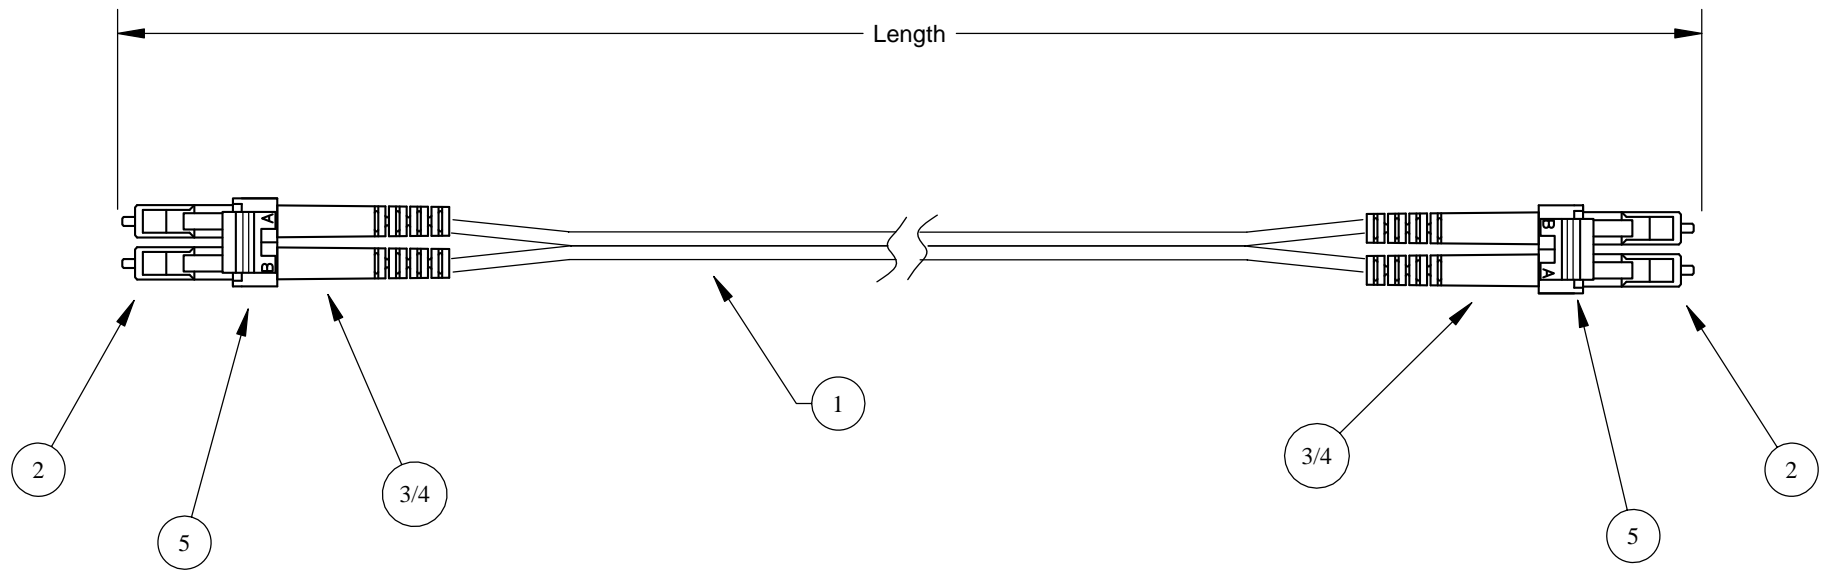

154 Railroad Dr Ivyland, PA 18974  
 www.lynnelec.com  
 (800)523-6075

Rev.	Description	By	Date

#	Part #	Description	Qty
1	002K51-31330-24	Corning OM1 2.0mm Duplex OFNR Zipcord	AR
2	95-050-LC-BP-Z	Corning LC 50um Multimode Connector	4
3	95-400-12-BP26S	Corning 1.6-2.0mm Crimp Ring	4
4	95-400-11-BP2BZ	Corning 2.0mm LC Boot Black	4
5	TRIGGER-BPD	Corning Duplex LC Clip/Trigger	2
6			
7			
8			

Description:			
Corning Gold LC/LC Duplex OM1 62.5 Orange 2.0mm OFNR Zipcord			
Drawn By:	Date:	Part #	REV
NB	7/11/19	CCKK1ARLLL	A
Checked By:	Date:	SCALE: N/A	SHEET 1 of 1