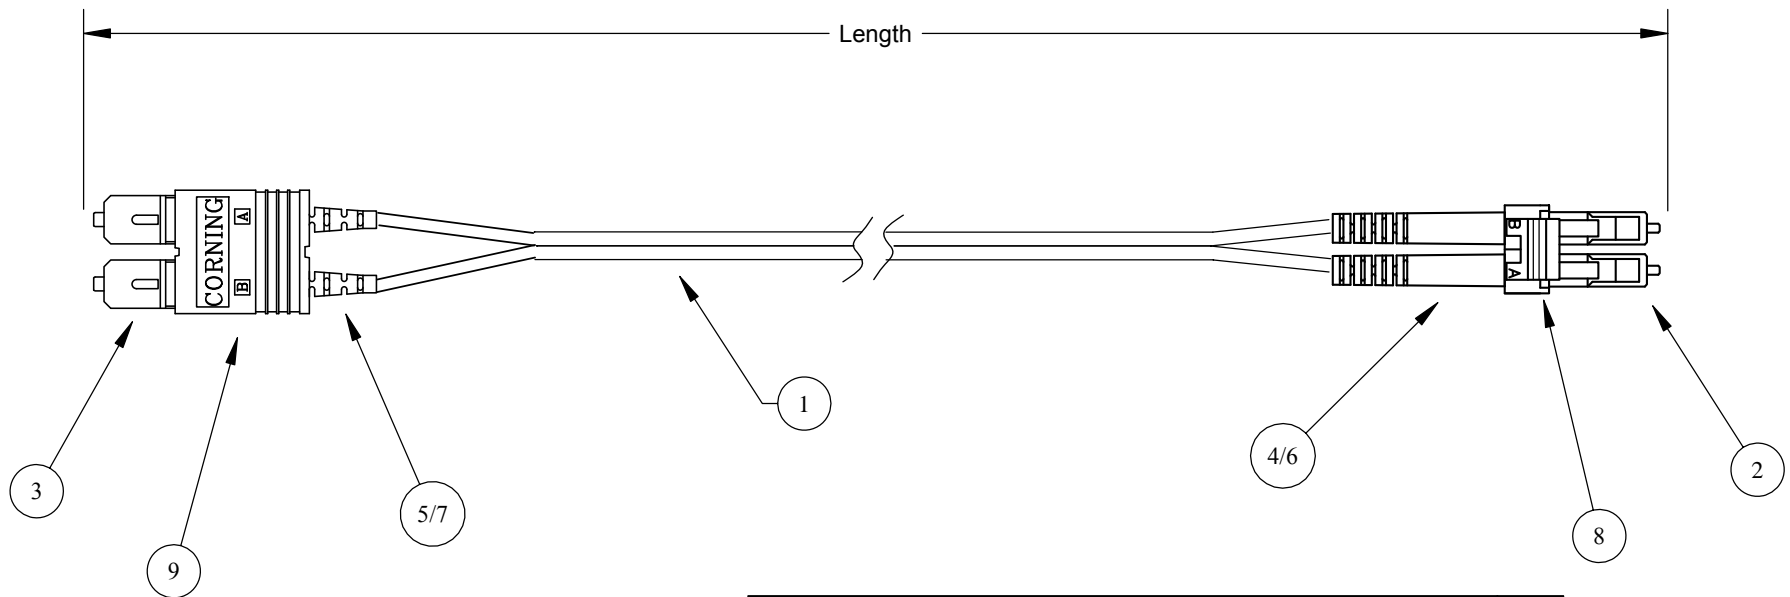

154 Railroad Dr Ivyland, PA 18974
 www.lynnelec.com
 (800)523-6075

Rev.	Description	By	Date

#	Part #	Description	Qty
1	002K51-31330-24	Corning OM1 2.0mm Duplex OFNR Zipcord	AR
2	95-050-LC-BP-Z	Corning LC Multimode Connector	2
3	95-050-48-BP	Corning SC Multimode Connector	2
4	95-400-12-BP26S	Corning LC 1.6-2.0mm Crimp Ring	2
5	95-400-09-BP26	Corning SC 1.6-2.0mm Crimp Ring	2
6	95-400-11-BP2BZ	Corning 2.0mm LC Boot Black	2
7	95-400-31-BP2B	Corning 2.0mm SC Boot Black	2
8	TRIGGER-BPD	Corning Duplex LC Clip/Trigger	1
9	95-400-03-BP	Corning Duplex SC Clip/Trigger	1

Description:			
Corning Gold LC/SC Duplex OM1 Orange 2.0mm OFNR Zipcord			
Drawn By:	NB	Date:	7/11/19
Checked By:		Date:	
SIZE	A	Part #	CCKL1ARLLL
SCALE:	N/A	REV	A
			SHEET 1 of 1